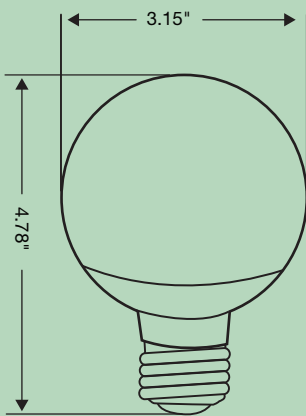

U.L. / C.U.L. Listed: Yes

FCC Certified: Yes

Energy Star® Compliant: Yes

RoHs Compliant: Yes

ANSI Compliance: Yes

Dimensions

*Dimensions are subject to change

Model #	Watts	Incandescent Equivalent	Initial Lumens	M.O.L.	Diameter	Base	Case Qty
L406G2527K	6w	40w	450	4.78"	3.15"	E26	24